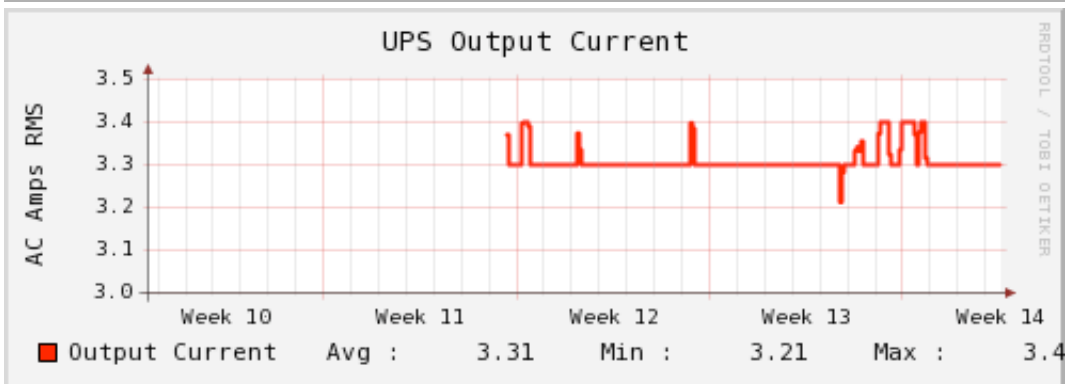

Last Day    Last Week    Last Month    Last Year

**Performance Data**

From Mon Mar 06 14:32:24 EST 2006  
 To Thu Apr 06 14:32:24 EDT 2006

Last Day   
  Last Week   
  Last Month   
  Last Year

Bookmark the results