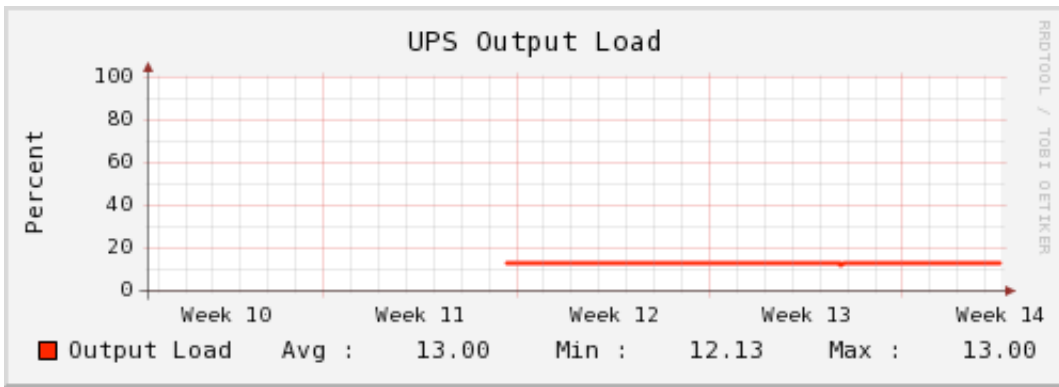

Last Day    Last Week    Last Month    Last Year

**Performance Data**

From Mon Mar 06 14:32:24 EST 2006  
 To Thu Apr 06 14:32:24 EDT 2006

Last Day   
  Last Week   
  Last Month   
  Last Year

Bookmark the results