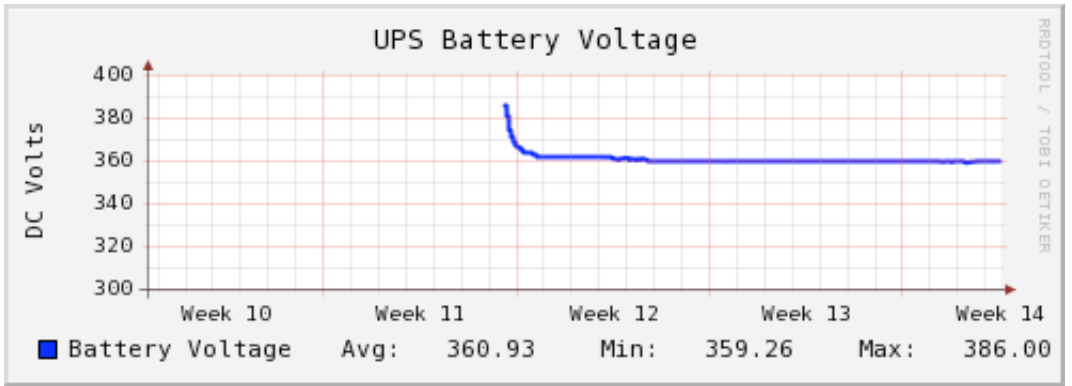

Last Day    Last Week    Last Month    Last Year

**Performance Data**

From Mon Mar 06 14:32:24 EST 2006  
 To Thu Apr 06 14:32:24 EDT 2006

Last Day   
  Last Week   
  Last Month   
  Last Year

Bookmark the results