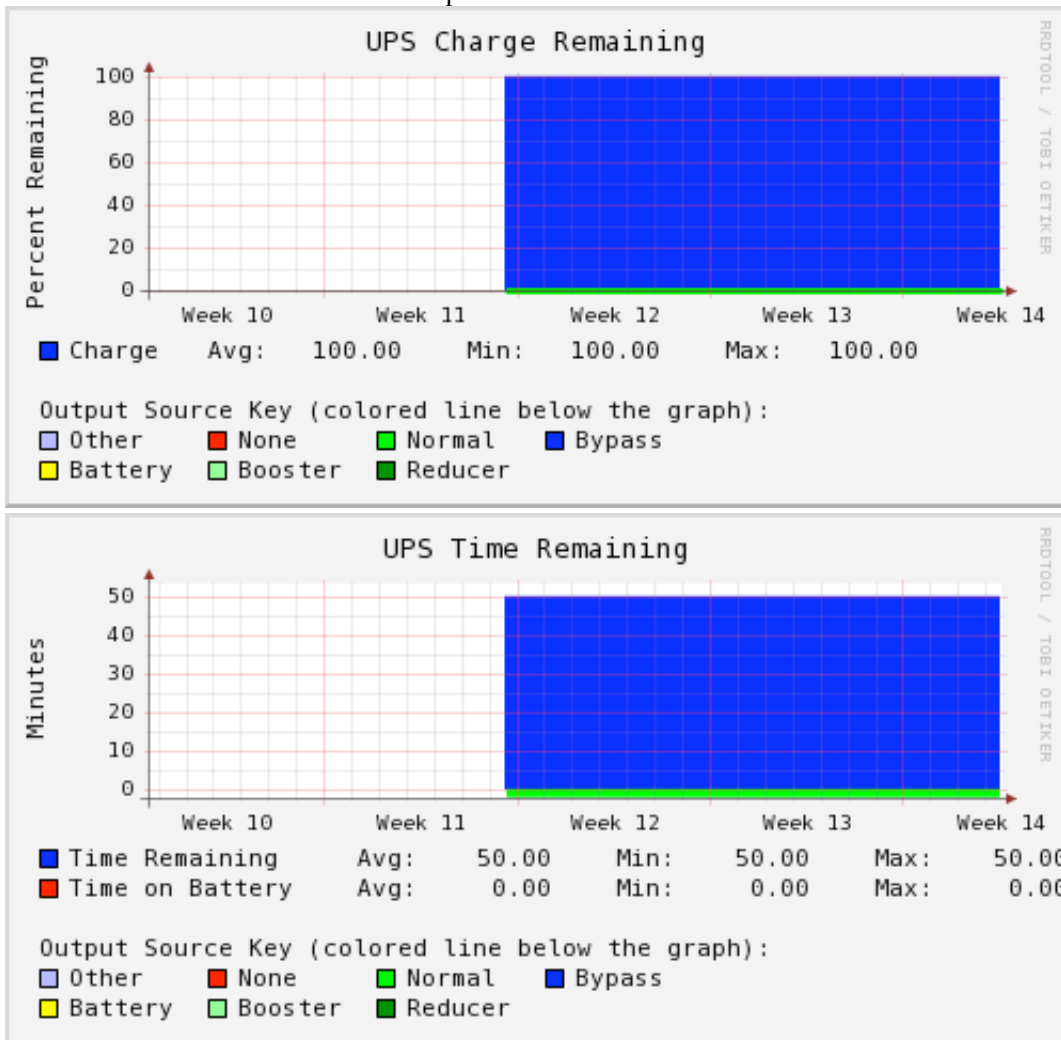

Last Day    Last Week    Last Month    Last Year

**Performance Data**

From Mon Mar 06 14:32:24 EST 2006  
 To Thu Apr 06 14:32:24 EDT 2006

Last Day   
  Last Week   
  Last Month   
  Last Year

Bookmark the results