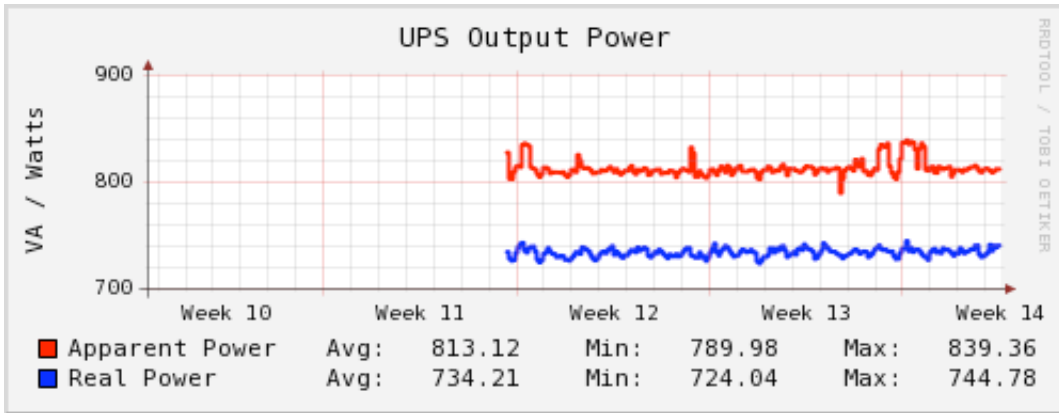

Last Day    Last Week    Last Month    Last Year

**Performance Data**

From Mon Mar 06 14:32:24 EST 2006  
 To Thu Apr 06 14:32:24 EDT 2006

Last Day   
  Last Week   
  Last Month   
  Last Year

Bookmark the results